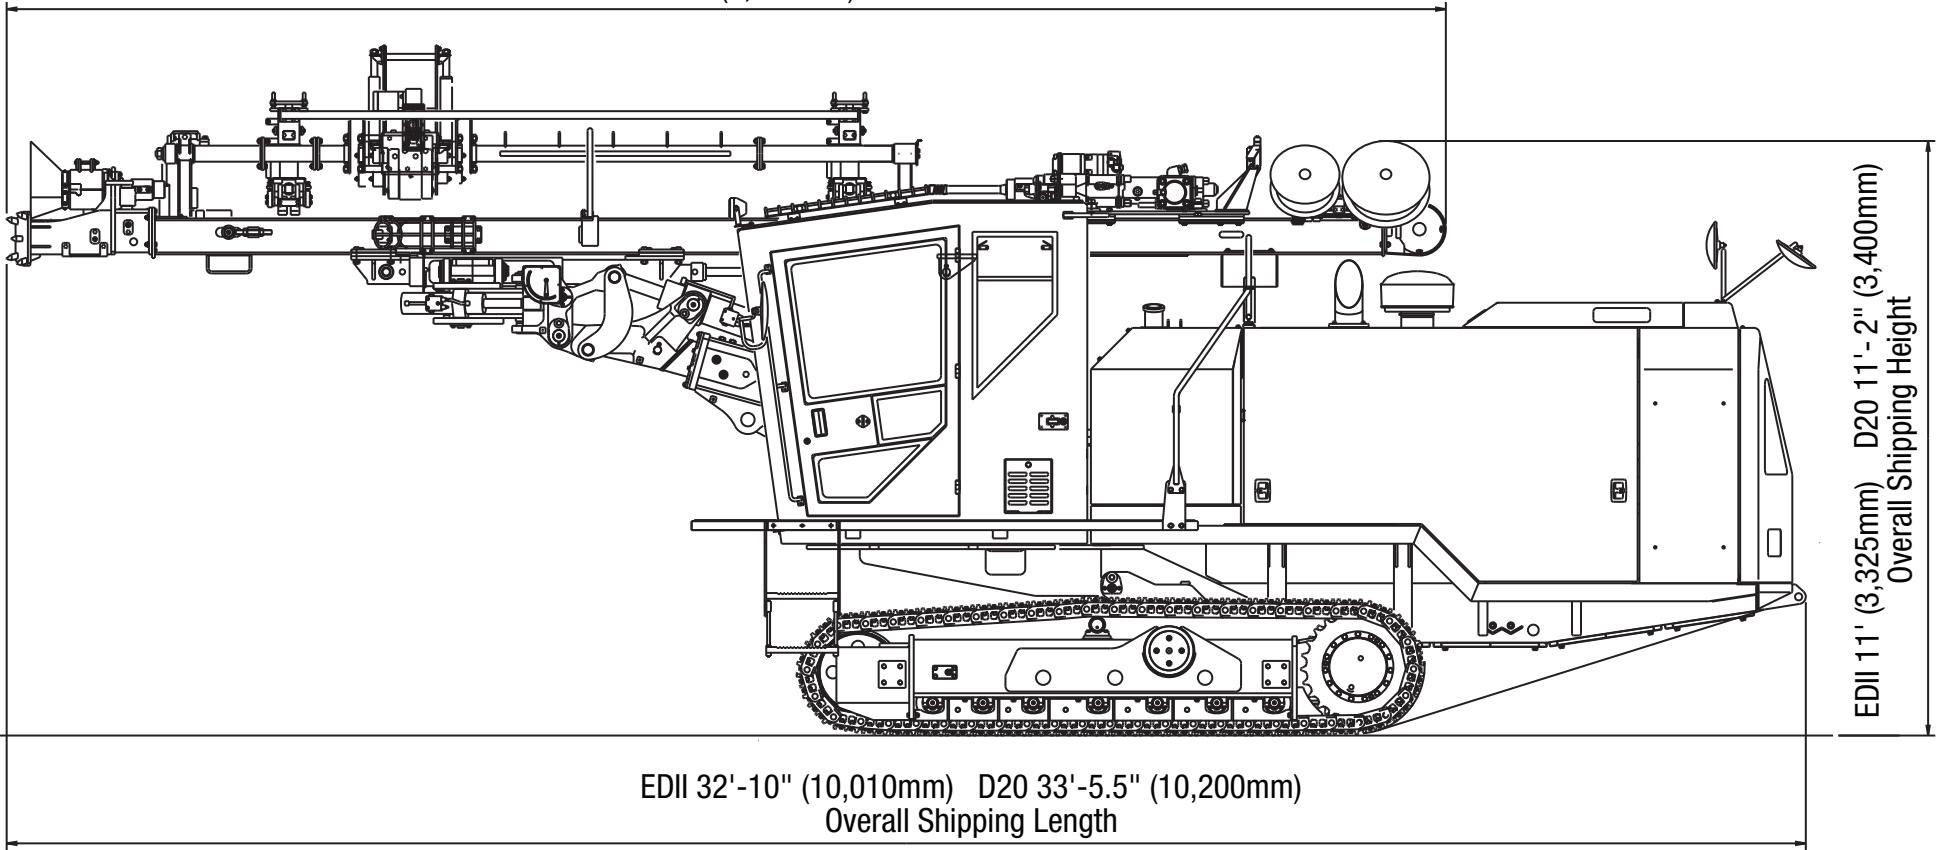

26'-3" (8,000mm)

HCR1500 EDII / D20II

Front View